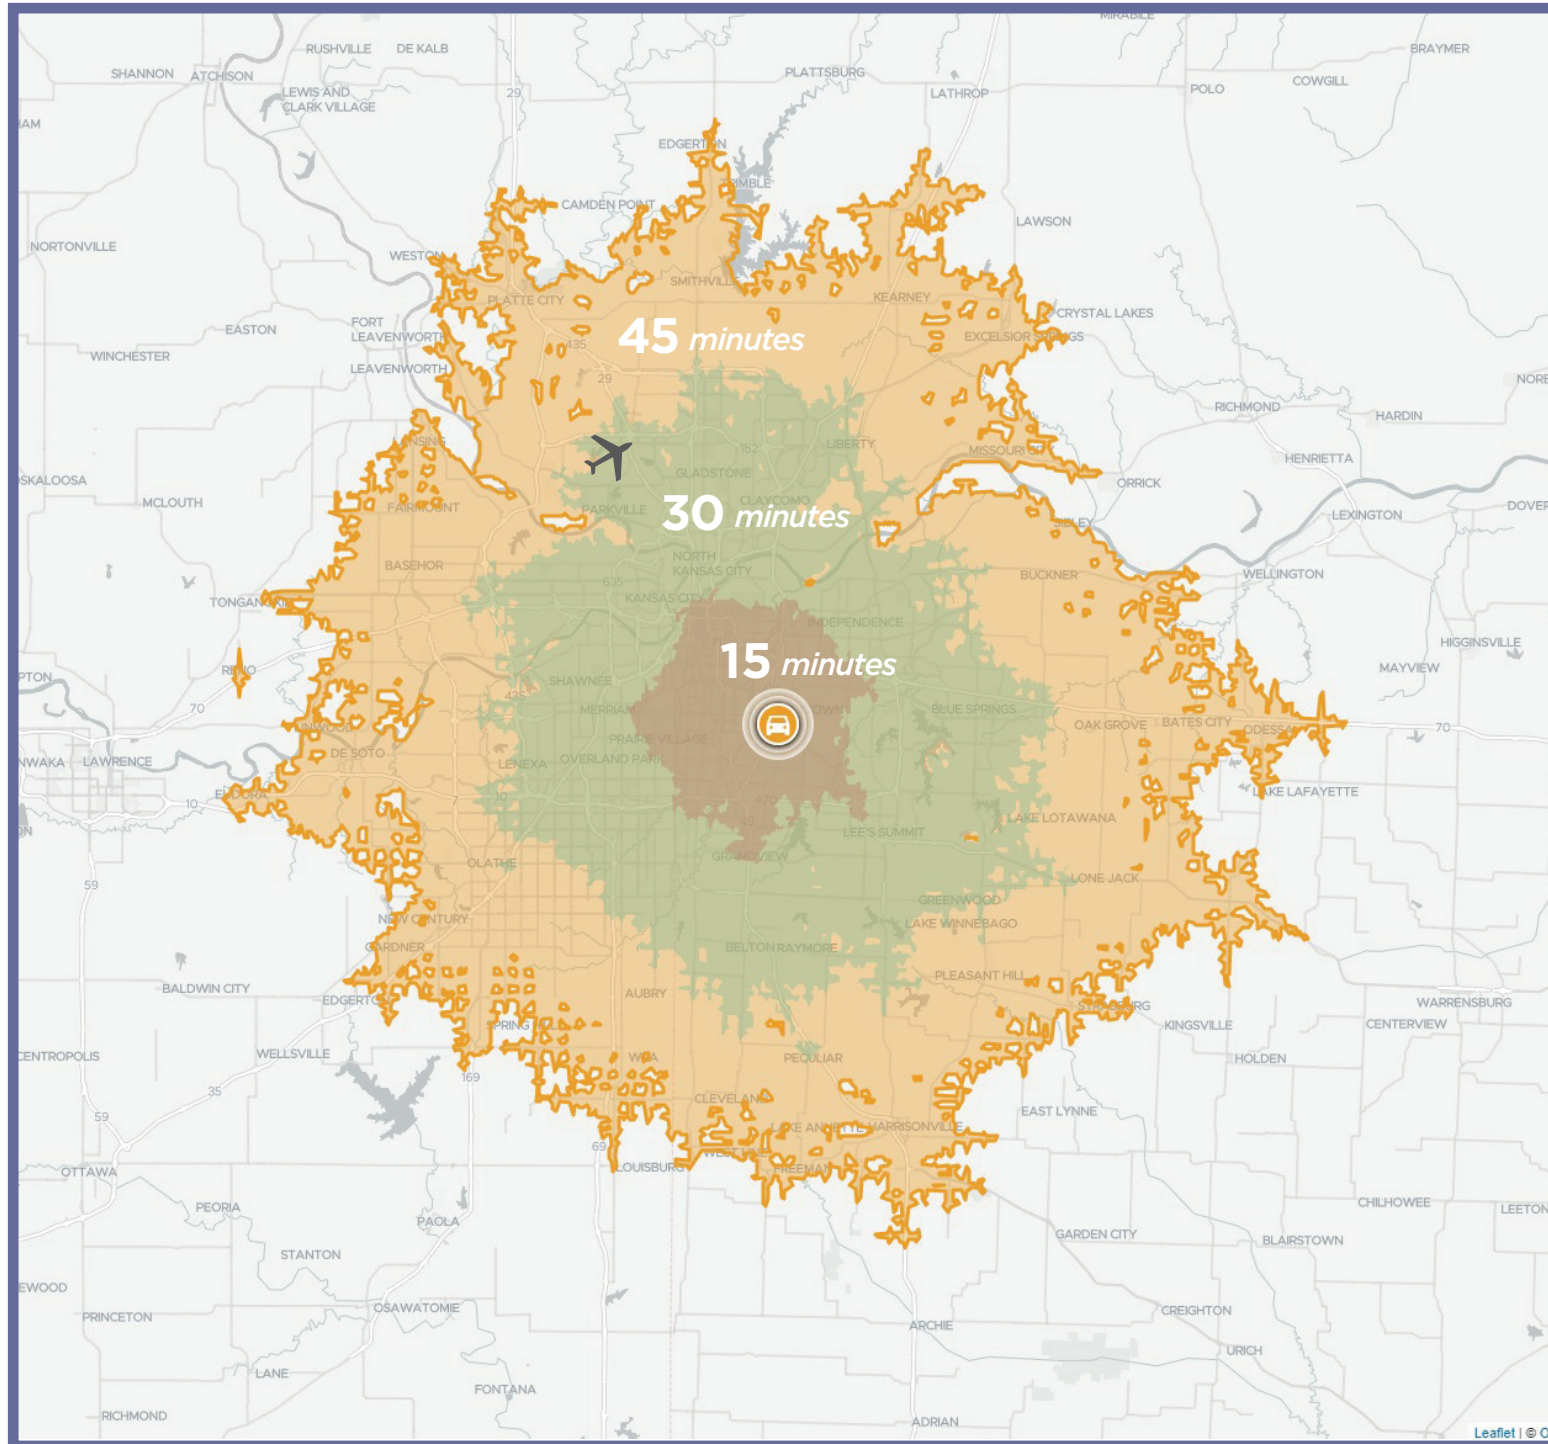

Drive Time | KC Region

From Temporary Office Location - 6501 Beacon Dr, Kansas City, MO 64133

Weekday Peak | 7:30 A.M.

Weekday Non-Peak | 2:00 P.M.