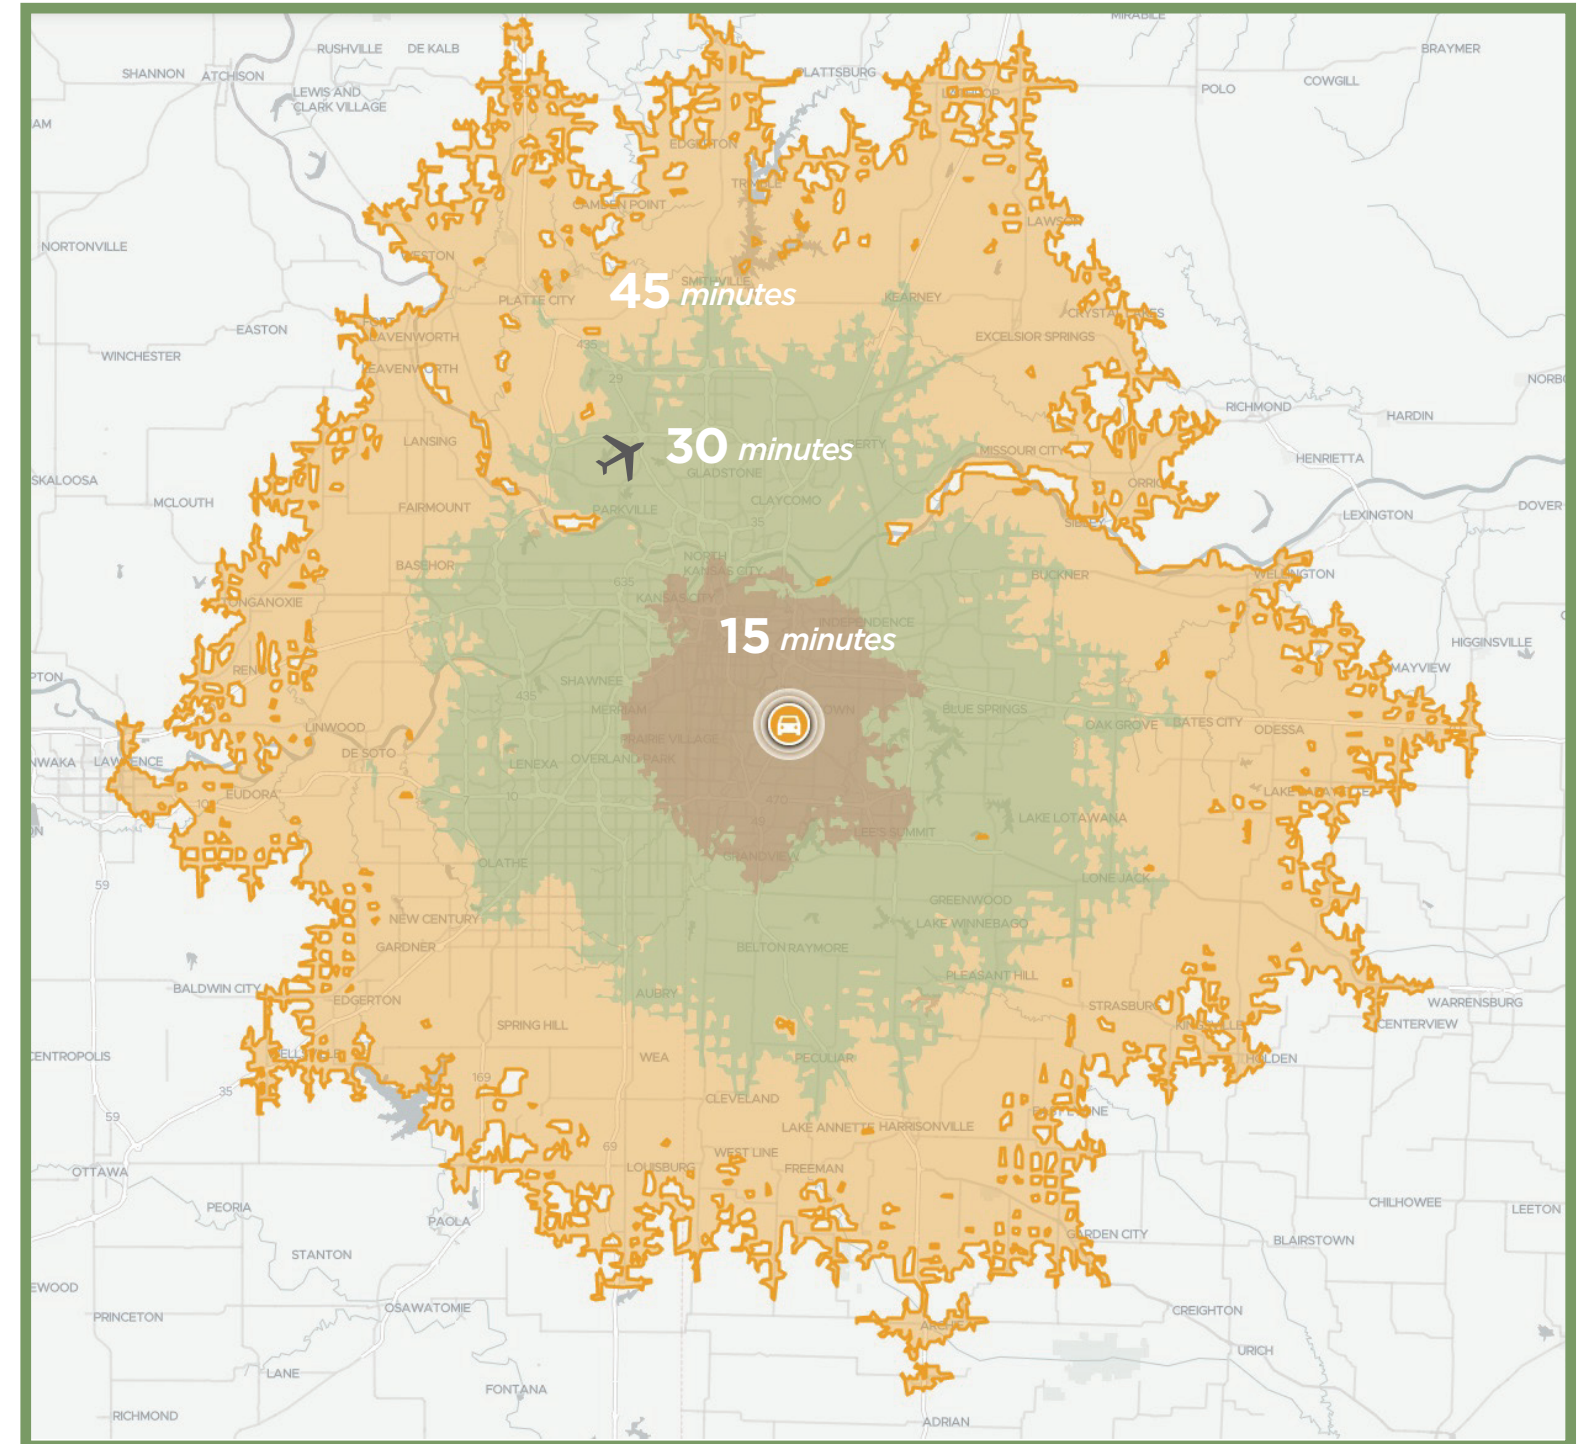

Drive Time | KC Region

From Temporary Office Location - 6501 Beacon Dr, Kansas City, MO 64133

Weekday Peak | 7:30 A.M.

Weekday Non-Peak | 2:00 P.M.